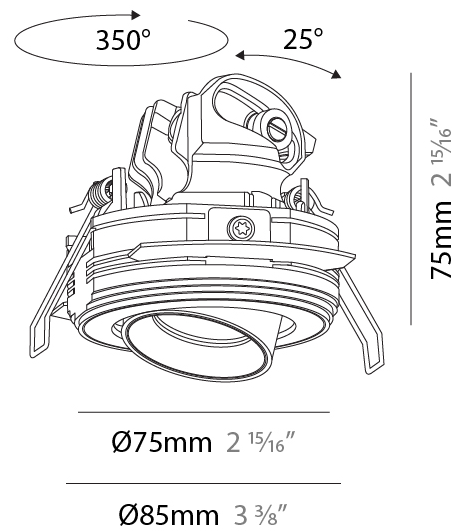

PHYSICAL

Shape: Round
Diameter (mm): 75
Diameter (in): 2 15/16
Height (mm): 75
Height (in): 2 15/16
Ceiling Thickness (mm): 10 / 12 / 15
Ceiling Thickness (in): 3/8 or 1/2 or 9/16
Min. Recessing Depth (mm): 85
Min. Recessing Depth (in): 3 3/8
Light Distribution: Downlight
Fixture Finish: SSR / BKV / CWI / CRY / HAB / UFT / ITA / RUA / FTG / MYG / LOD / PUS / FRO / FUP / KIA / POP / BLS / SPG / MEY / GOH / GUM / CHC / COM / ABZ / JAG / OBR / MOS / ROR
Fixture Material: Aluminum
Cut-out Measurements: D. 86mm / 3 3/8"
Upon Request: Unique Sizes Unique Ceiling Thickness

ELECTRICAL

Lamp Type: LED (Zhaga Standard)
Input Wattage (W): 11
Total Output Wattage (W): 10
Dimming: Tri-Mode (Non-Dimming and Phase Dimming (120Vac only) and 0-10V Dimming)
Driver Included: No
Driver Location: Recessed Housing
Driver Type: Constant Current - 120Vac
Driver Class: Class 2
Housing: See components
Input Voltage (V): 120 - 277
Constant Current (MA): 500

LED

Number of LEDs: 1
Color Temperature (°K): 2700 / 3000 / 3500 / 4000
Max. Delivered Lumen (lm): 821 / 860 / 892 / 911
Nominal Lumen (lm): 1141 / 1194 / 1238 / 1266
CRI: >90 CRI
Lamp Life (hrs): 50000

OPTICAL

Reflector°: 22 / 38 / 48
Adjustability: Rotational 350° / Tilt 25°
Upon Request: Special Beam Angles

RATINGS AND CERTIFICATIONS

Certified By: Certified for North American Standards
IP rating: IP40