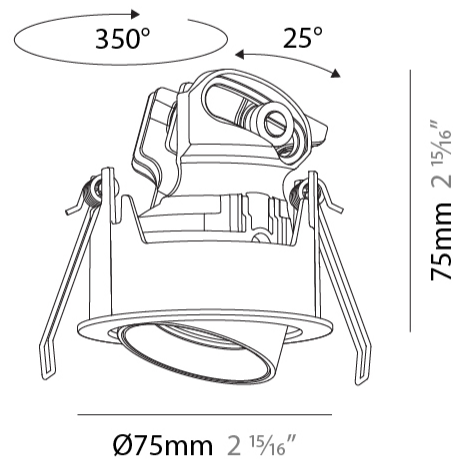

GENERAL

Series: Invader Compact
 Subseries: Invader Compact Adjustable
 Brand: Prolicht
 Division: Architectural
 Mounting Type: Recessed
 Mounting Location: Ceiling
 Subcategory: Downlight

PHYSICAL

Shape: Round
 Diameter (mm): 75
 Diameter (in): 2 15/16
 Height (mm): 75
 Height (in): 2 15/16
 Ceiling Thickness (mm): 1 - 25
 Ceiling Thickness (in): 1/16 - 1
 Min. Recessing Depth (mm): 85
 Min. Recessing Depth (in): 3 3/8
 Light Distribution: Downlight
 Fixture Finish: [SSR / BKV / CWI / CRY / HAB / UFT / ITA / RUA / FTG / MYG / LOD / PUS / FRO / FUP / KIA / POP / BLS / SPG / MEY / GOH / GUM / CHC / COM / ABZ / JAG / OBR / MOS / ROR](#)
 Fixture Material: Aluminum
 Cut-out Measurements: D. 68mm / 2 11/16"
 Upon Request: Unique Sizes Unique Ceiling Thickness

OPTICAL

Reflector°: [22 / 38 / 48](#)
 Adjustability: Rotational 350° / Tilt 25°
 Upon Request: Special Beam Angles

RATINGS AND CERTIFICATIONS

Certified By: Certified for North American Standards
 IP rating: IP40